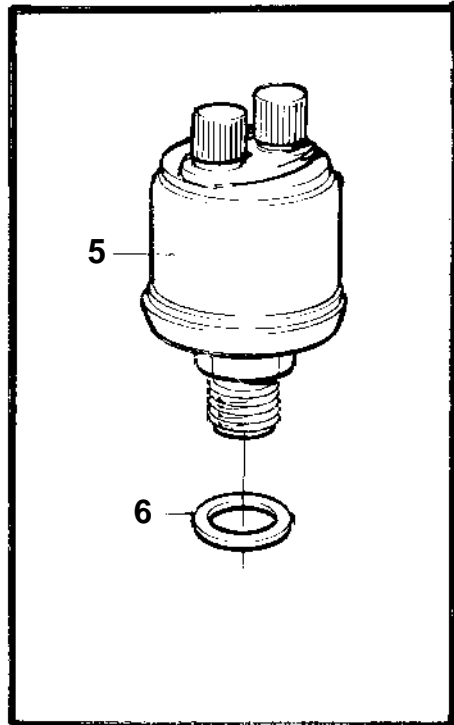

TAMD72WJ-A

**TAMD72WJ-A**

REF	PART NO.	QTY	DESCRIPTION	NOTES
1	866840	1	Pressure sensor, reverse gear	0-30bar (837781)
2	947624	1	Gasket	
3	843325	1	Temperature sensor, coolant water temp.	120°C
	858596	1	Temperature sensor, coolant water temp.	For double steering positions.
4	11998	1	Gasket	(947624)
5	872196	1	Pressure sensor, turbo	ALT,0-3bar
6	947624	1	Gasket	(957181)
7	866833	1	Pressure sensor, oil-engine	0-10bar (843231)
	866834	1	Pressure sensor, oil-engine	0-10bar (843232). For double instruments.
8	835980	2	Nipple	(862109)
9	863169	1	Pressure monitor	STOP, 0,7bar (864415)
9A	873601	1	Cable	
10	1502028	1	Tachometer sensor	
11	947624	1	Gasket, upper	
12	863413	1	Spacer sleeve	L=9,7mm (865808)
13	949656	1	O-ring	
14	862177	1	Thermo monitor, coolant water	