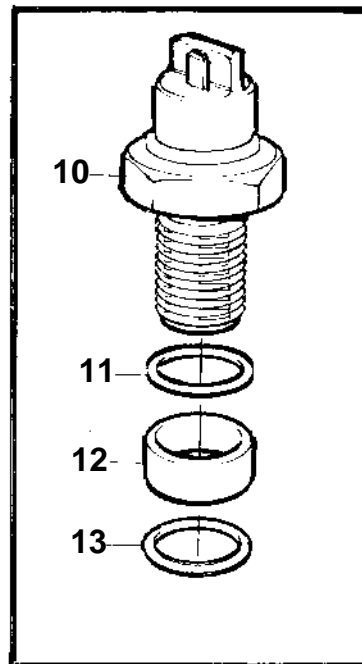

TAMD72WJ-A

**TAMD72WJ-A**

REF	PART NO.	QTY	DESCRIPTION	NOTES
1	866840	1	Pressure sensor, reverse gear	0-30bar (837781)
2	947624	1	Gasket	
3	843325	1	Temperature sensor, coolant water temp.	120°C
	858596	1	Temperature sensor, coolant water temp.	For double steering positions.
4	11998	1	Gasket	(947624)
5	872196	1	Pressure sensor, turbo	ALT,0-3bar
6	947624	1	Gasket	(957181)
7	866833	1	Pressure sensor, oil-engine	0-10bar (843231)
	866834	1	Pressure sensor, oil-engine	0-10bar (843232). For double instruments.
8	835980	2	Nipple	(862109)
9	863169	1	Pressure monitor	STOP, 0,7bar (864415)
9A	873601	1	Cable	
10	1502028	1	Tachometer sensor	
11	947624	1	Gasket, upper	
12	863413	1	Spacer sleeve	L=9,7mm (865808)
13	949656	1	O-ring	
14	862177	1	Thermo monitor, coolant water	