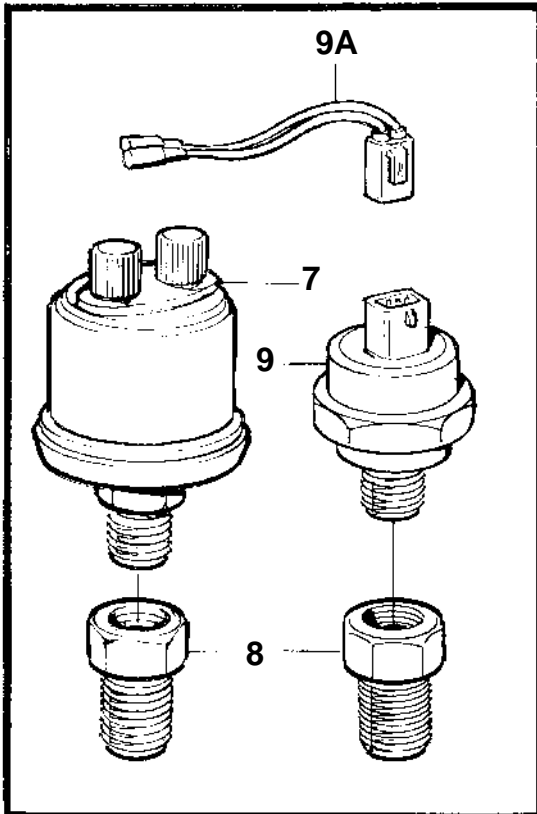

TAMD72WJ-A

**TAMD72WJ-A**

REF	PART NO.	QTY	DESCRIPTION	NOTES
1	866840	1	Pressure sensor, reverse gear	0-30bar (837781)
2	947624	1	Gasket	
3	843325	1	Temperature sensor, coolant water temp.	120°C
	858596	1	Temperature sensor, coolant water temp.	For double steering positions.
4	11998	1	Gasket	(947624)
5	872196	1	Pressure sensor, turbo	ALT,0-3bar
6	947624	1	Gasket	(957181)
7	866833	1	Pressure sensor, oil-engine	0-10bar (843231)
	866834	1	Pressure sensor, oil-engine	0-10bar (843232). For double instruments.
8	835980	2	Nipple	(862109)
9	863169	1	Pressure monitor	STOP, 0,7bar (864415)
9A	873601	1	Cable	
10	1502028	1	Tachometer sensor	
11	947624	1	Gasket, upper	
12	863413	1	Spacer sleeve	L=9,7mm (865808)
13	949656	1	O-ring	
14	862177	1	Thermo monitor, coolant water	