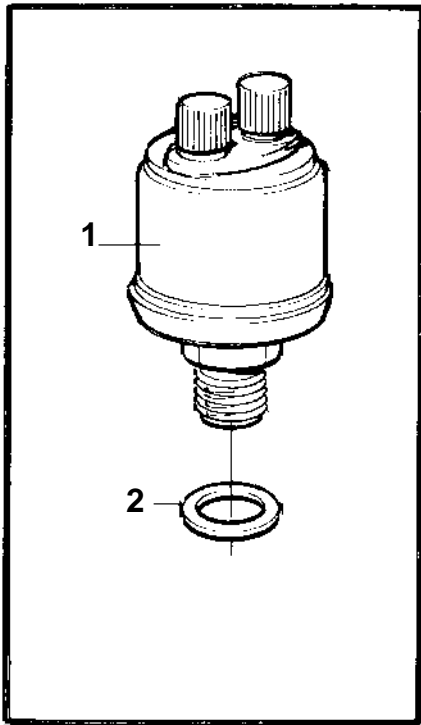

TAMD72WJ-A

**TAMD72WJ-A**

REF	PART NO.	QTY	DESCRIPTION	NOTES
1	866840	1	Pressure sensor, reverse gear	0-30bar (837781)
2	947624	1	Gasket	
3	843325	1	Temperature sensor, coolant water temp.	120°C
	858596	1	Temperature sensor, coolant water temp.	For double steering positions.
4	11998	1	Gasket	(947624)
5	872196	1	Pressure sensor, turbo	ALT,0-3bar
6	947624	1	Gasket	(957181)
7	866833	1	Pressure sensor, oil-engine	0-10bar (843231)
	866834	1	Pressure sensor, oil-engine	0-10bar (843232). For double instruments.
8	835980	2	Nipple	(862109)
9	863169	1	Pressure monitor	STOP, 0,7bar (864415)
9A	873601	1	Cable	
10	1502028	1	Tachometer sensor	
11	947624	1	Gasket, upper	
12	863413	1	Spacer sleeve	L=9,7mm (865808)
13	949656	1	O-ring	
14	862177	1	Thermo monitor, coolant water	