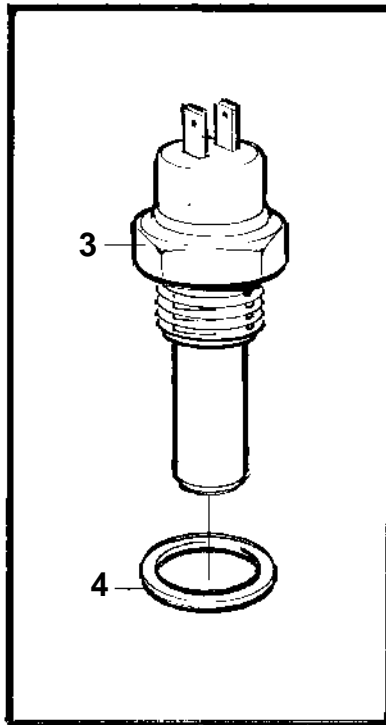

TAMD72WJ-A

**TAMD72WJ-A**

REF	PART NO.	QTY	DESCRIPTION	NOTES
1	866840	1	Pressure sensor, reverse gear	0-30bar (837781)
2	947624	1	Gasket	
3	843325	1	Temperature sensor, coolant water temp.	120°C
	858596	1	Temperature sensor, coolant water temp.	For double steering positions.
4	11998	1	Gasket	(947624)
5	872196	1	Pressure sensor, turbo	ALT,0-3bar
6	947624	1	Gasket	(957181)
7	866833	1	Pressure sensor, oil-engine	0-10bar (843231)
	866834	1	Pressure sensor, oil-engine	0-10bar (843232). For double instruments.
8	835980	2	Nipple	(862109)
9	863169	1	Pressure monitor	STOP, 0,7bar (864415)
9A	873601	1	Cable	
10	1502028	1	Tachometer sensor	
11	947624	1	Gasket, upper	
12	863413	1	Spacer sleeve	L=9,7mm (865808)
13	949656	1	O-ring	
14	862177	1	Thermo monitor, coolant water	