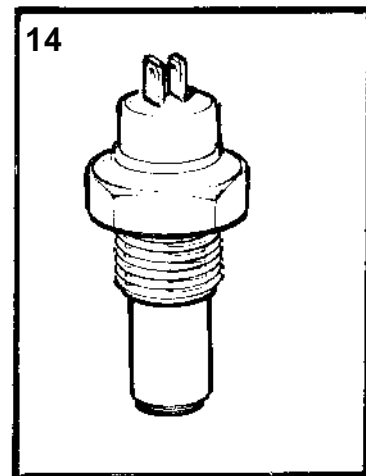

TAMD72WJ-A

**TAMD72WJ-A**

REF	PART NO.	QTY	DESCRIPTION	NOTES
1	866840	1	Pressure sensor, reverse gear	0-30bar (837781)
2	947624	1	Gasket	
3	843325	1	Temperature sensor, coolant water temp.	120°C
	858596	1	Temperature sensor, coolant water temp.	For double steering positions.
4	11998	1	Gasket	(947624)
5	872196	1	Pressure sensor, turbo	ALT,0-3bar
6	947624	1	Gasket	(957181)
7	866833	1	Pressure sensor, oil-engine	0-10bar (843231)
	866834	1	Pressure sensor, oil-engine	0-10bar (843232). For double instruments.
8	835980	2	Nipple	(862109)
9	863169	1	Pressure monitor	STOP, 0,7bar (864415)
9A	873601	1	Cable	
10	1502028	1	Tachometer sensor	
11	947624	1	Gasket, upper	
12	863413	1	Spacer sleeve	L=9,7mm (865808)
13	949656	1	O-ring	
14	862177	1	Thermo monitor, coolant water	